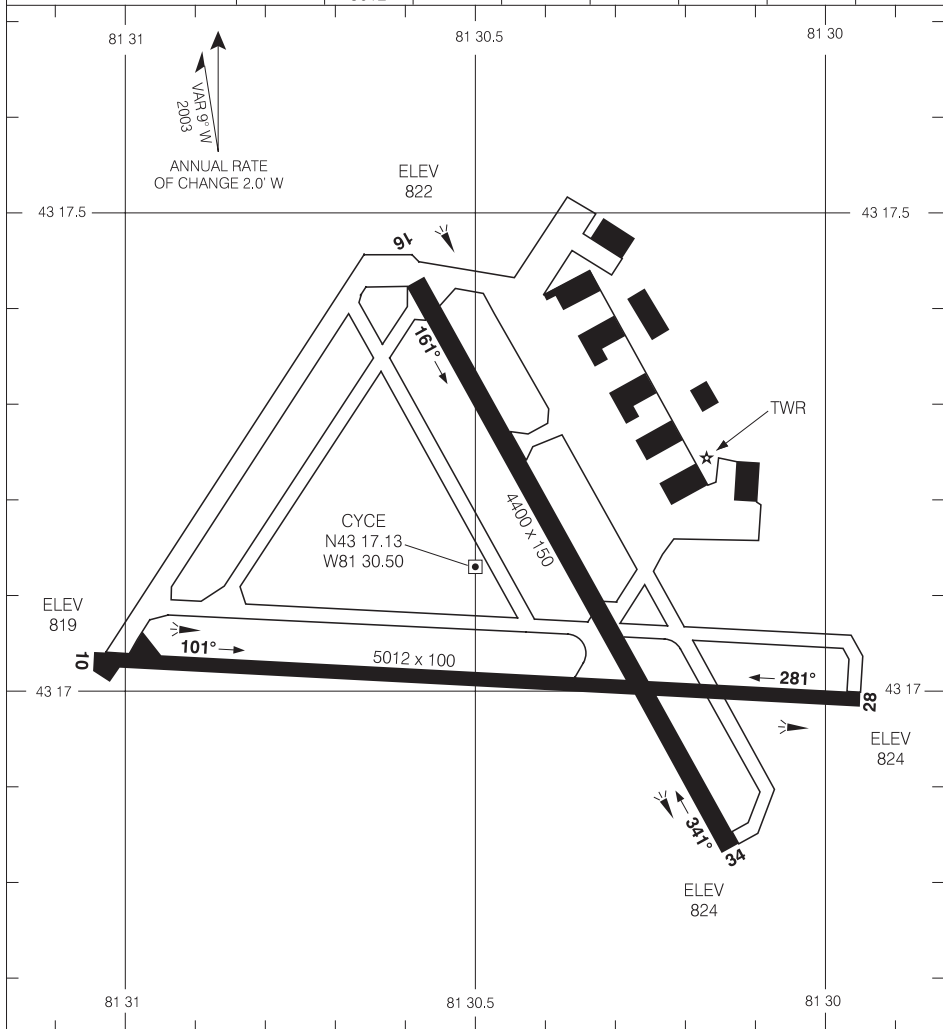

# AERODROME CHART

<p><b>UNICOM</b> 122.8 (ATF 5 NM) O/T TFC 122.8</p>	<p><b>DEP</b> TORONTO CENTRE 135.30</p>
---	---

DECLARED DISTANCES	10	28	16	34				
TORA	5012	5012	4400	4400				
TODA	5012	5012	4400	4400				
ASDA	5012	5012	4400	4400				
LDA	5012	5012	4400	4400				

Source of Canadian Civil Aeronautical Data : © 2009 NAV CANADA All rights reserved

<p>TAKE-OFF MINIMA</p> <p>All Rwys: 1/2</p>	<p>SCALE IN FEET</p>
---	----------------------

# AERODROME CHART